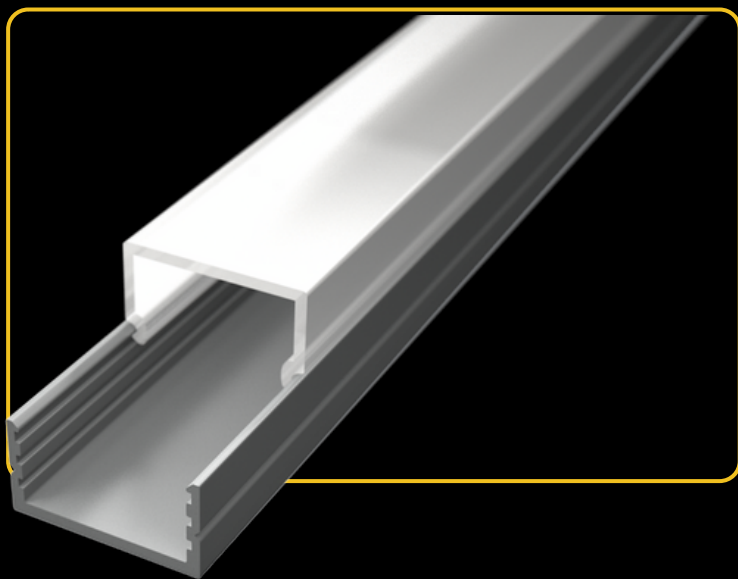

SURFACE PROFILES

LED PROFILE SURFACE 9