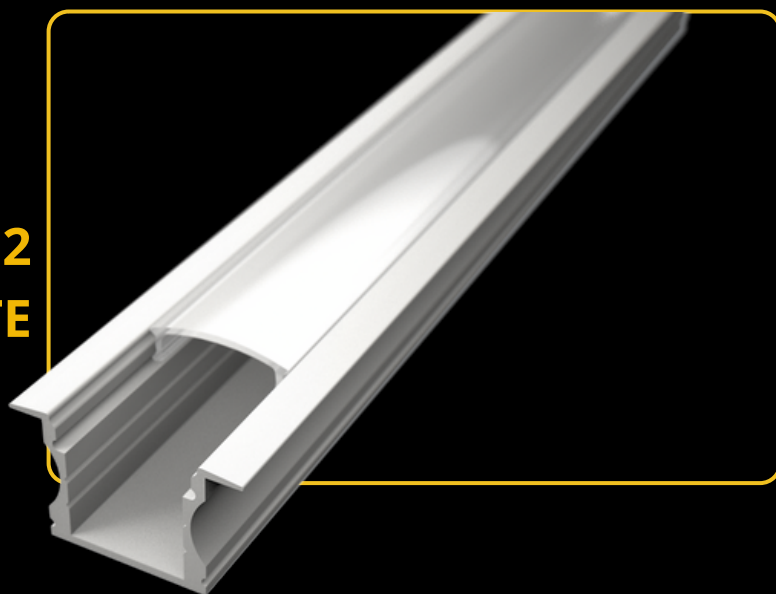

LED PROFILE RECESSED 2 WHITE

colors

covers