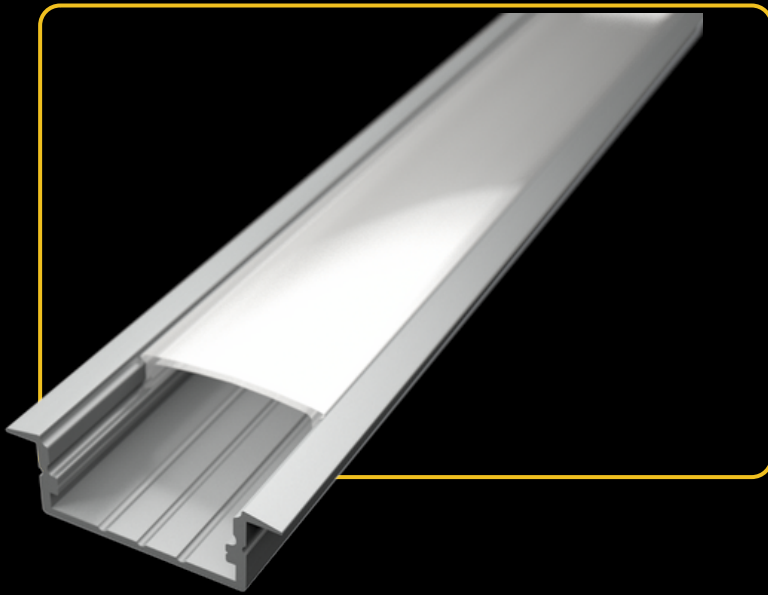

RECESSED PROFILES

LED PROFILE RECESSED 3