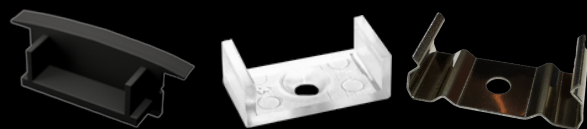

accessories