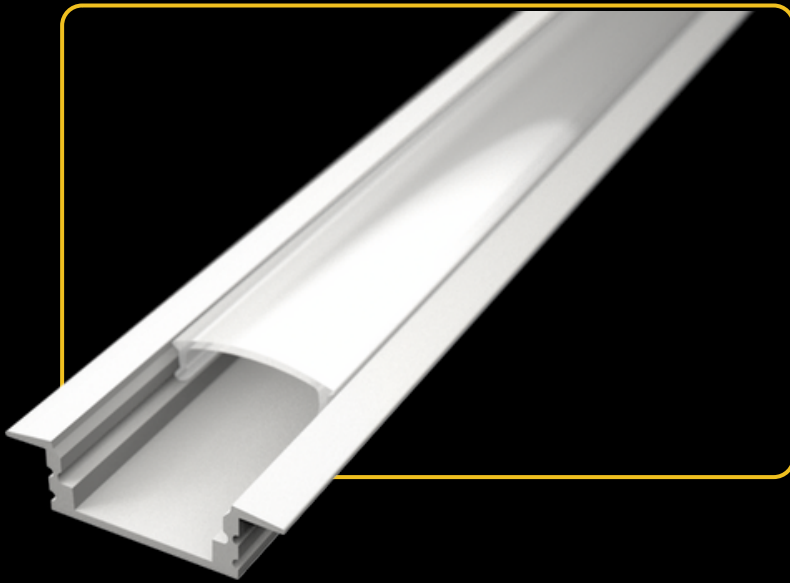

RECESSED PROFILES

LED PROFILE RECESSED 1 WHITE