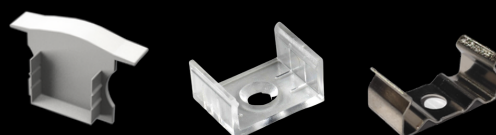

accessories