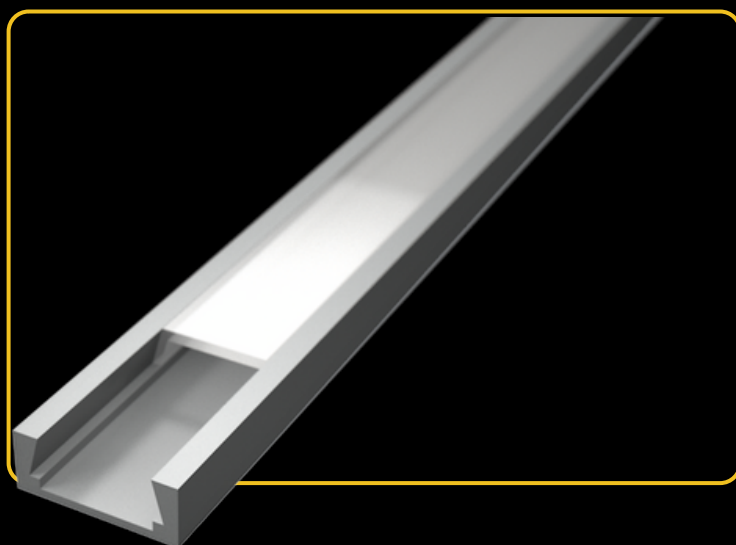

LED PROFILE SURFACE 6

colors

covers

accessories

KÓD	NÁZOV
LP106	2m LED profile SURFACE 6
LP106-MILKC-click	2m milk click-in cover for profile SURFACE 6
LP106-TRANC-click	2m transparent click-in cover for profile SURFACE 6
LP106-END	Ending
LP106-END-hole	Ending with hole
LP106S-END	Ending silver
LP106S-END-hole	Ending silver with hole
LP106-CLIP	CLIP