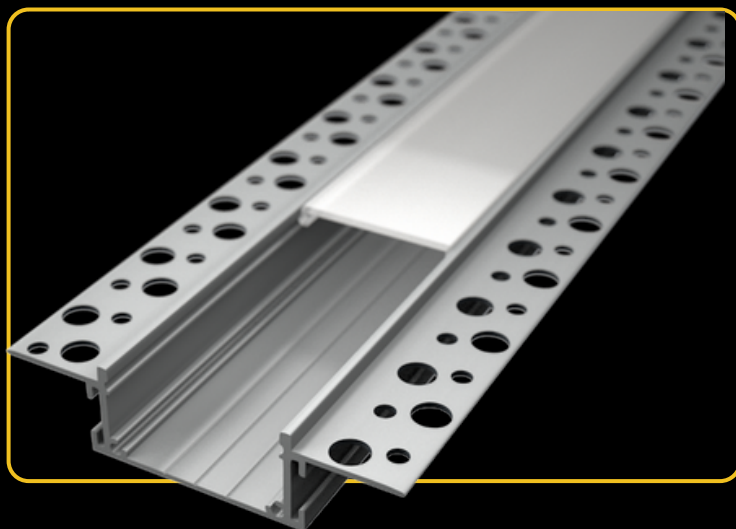

LED PROFILE RECESSED 8

colors

covers

accessories

KÓD	NÁZOV
LP308	2m LED profile RECESSED 8
LP308-MILKC	2m milk cover for profile RECESSED 8
LP308-END	Ending + 2 screws