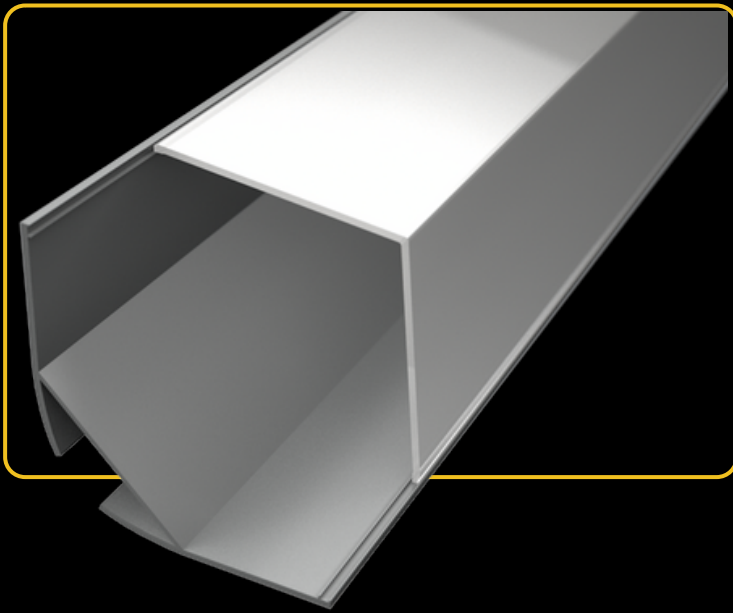

CORNER PROFILES

LED PROFILE CORNER 5