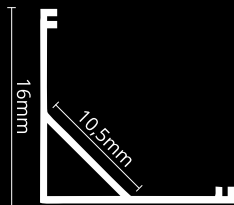

LED PROFILE CORNER 3 BLACK

colors

covers