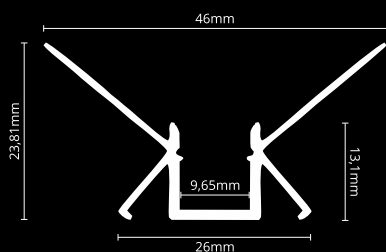

LED PROFILE RECESSED 10

colors

covers

accessories

KÓD	NÁZOV
LP310	2m LED profile RECESSED 10
LP310-MILKC	2m milk cover for profile RECESSED 10
LP310-END	Ending
LP310-END-hole	Ending with hole