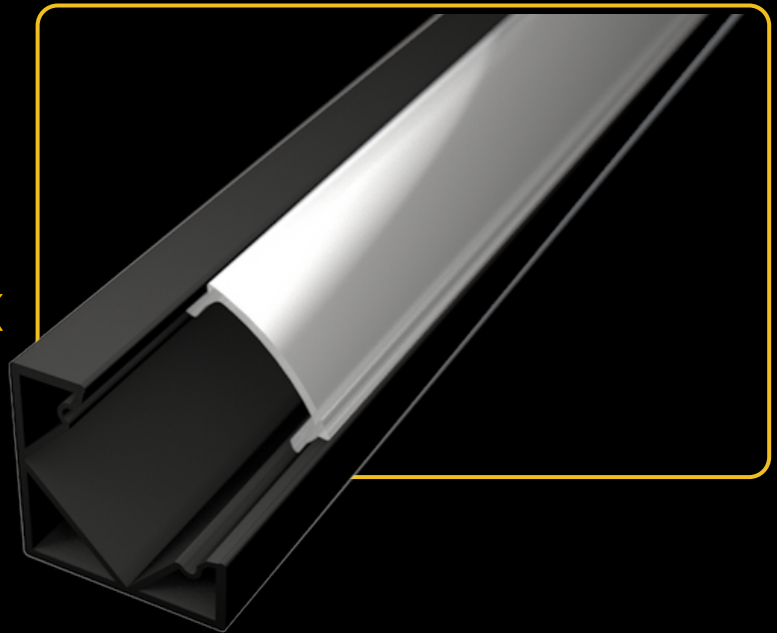

LED PROFILE CORNER 1 BLACK

colors

covers

accessories

KÓD	NÁZOV
LP201B	2m LED profile CORNER 1 BLACK
LP-UNICOV1-MLK	2m universal milk cover type 1
LP-UNICOV1-TRA	2m universal transparent cover type 1
LP-UNICOV1-BLK	2m universal BLACK cover type 1
LP201B-END	Ending BLACK
LP201B-END-hole	Ending BLACK with hole
LP201-CLIP	CLIP