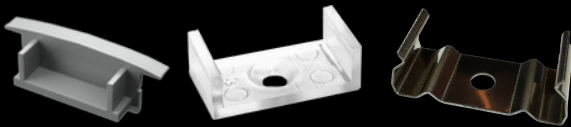

RECESSED PROFILES

LED PROFILE RECESSED 3

colors

covers

accessories

KÓD	NÁZOV
LP303	2m LED profile RECESSED 3
LP-UNICOV2-MLK	2m universal milk cover type 2
LP-UNICOV2-TRA	2m universal transparent cover type 2
LP303-END	Ending
LP303-END-hole	Ending with hole
LP303S-END	Ending silver
LP303S-END-hole	Ending silver with hole
LP303-CLIP	CLIP
LP303-CLIP-metal	CLIP (metal)