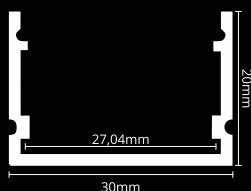

LED PROFILE SURFACE 7 BLACK

colors

covers