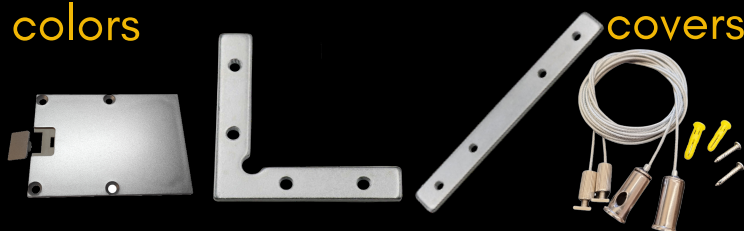

LED PROFILE RECESSED 11

colors

covers

accessories

KÓD	NÁZOV
LP311	2m LED profile RECESSED 11
LP311-MILKC	2m milk cover for profile RECESSED 11
LP311-END	Ending
LP311-END-hole	Ending with hole

SUSPENDED PROFILES

LED PROFILE SUSPENDED 1

colors

covers

accessories

KÓD	NÁZOV
LP411	2m LED profile SUSPENDED 1
LP411-MILKC	2m milk cover for profile SUSPENDED 1
LP411-end	Ending + 4 screws
LP411-clip	Clip (kit)
LP090-CC1	Corner connector
LP180-LC1	Linear connector