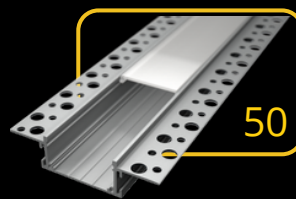

PLASTERBOARD PROFILES