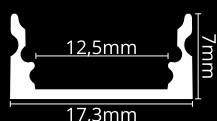

LED PROFILE SURFACE 1 BLACK

colors

covers