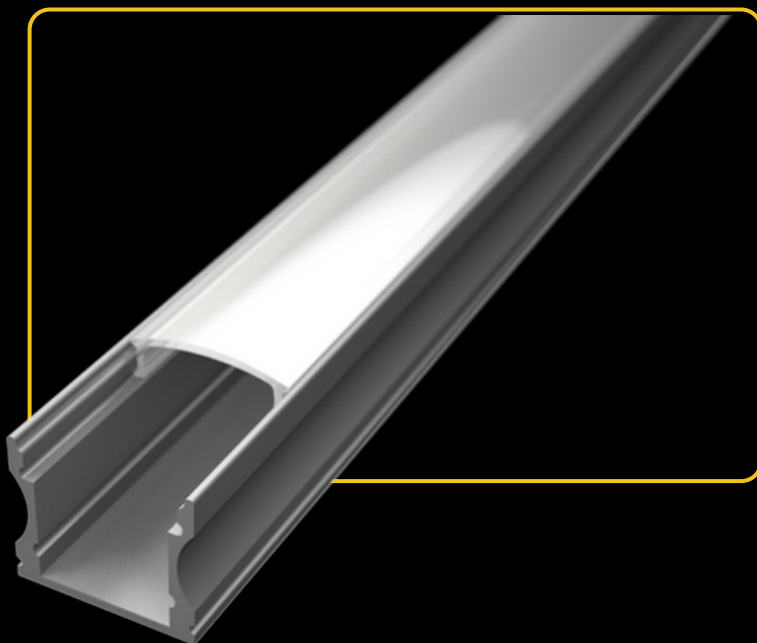

LED PROFILE SURFACE 2

colors

covers