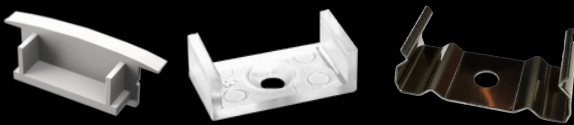

RECESSED PROFILES

LED PROFILE RECESSED 3 WHITE

colors

covers

accessories

KÓD	NÁZOV
LP303W	2m LED profile RECESSED 3 WHITE
LP-UNICOV2-MLK	2m universal milk cover type 2
LP-UNICOV2-TRA	2m universal transparent cover type 2
LP303W-END	Ending white
LP303W-END-hole	Ending white with hole
LP303-CLIP	CLIP
LP303-CLIP-metal	CLIP (metal)