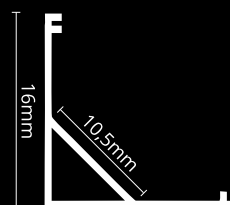

KÓD	NÁZOV
LP202W/LP203W	2m LED profile CORNER 2/3 WHITE
LP203-MILKC	2m milk cover for profile CORNER 3
LP203-TRANC	2m transparent cover for profile CORNER 3
LP203W-END	Ending white
LP203W-END-hole	Ending white with hole
LP203-CLIP	CLIP