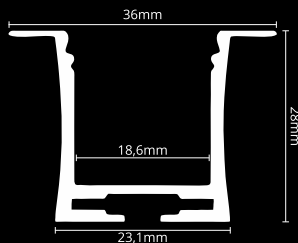

LED PROFILE RECESSED 6