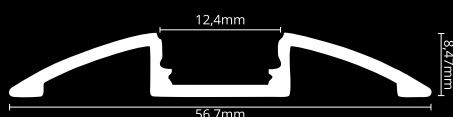

LED PROFILE SURFACE 4 WHITE

colors

covers