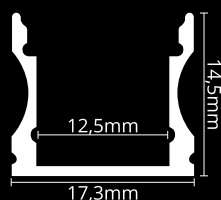

LED PROFILE SURFACE 2

colors

covers