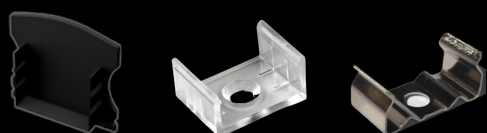

SURFACE PROFILES

LED PROFILE SURFACE 2 BLACK

colors

covers

accessories

KÓD	NÁZOV
LP102B	2m LED profile SURFACE 2 BLACK
LP-UNICOV1-MLK	2m universal milk cover type 1
LP-UNICOV1-TRA	2m universal transparent cover type 1
LP-UNICOV1-BLK	2m universal BLACK cover type 1
LP102B-END	Ending BLACK
LP102B-END-hole	Ending BLACK with hole
LP102-CLIP	CLIP
LP102-CLIP-metal	CLIP (metal)

LED PROFILE SURFACE 2 WHITE

colors

covers

accessories

KÓD	NÁZOV
LP102W	2m LED profile SURFACE 2 WHITE
LP-UNICOV1-MLK	2m universal milk cover type 1
LP-UNICOV1-TRA	2m universal transparent cover type 1
LP-UNICOV3-MLK	2m universal milk cover type 3
LP102W-END	Ending white
LP102W-END-hole	Ending white with hole
LP102-CLIP	CLIP
LP102-CLIP-metal	CLIP (metal)