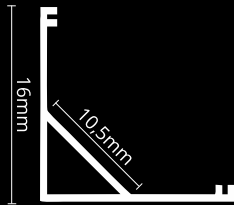

LED PROFILE CORNER 2 WHITE

colors

covers