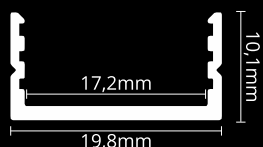

LED PROFILE SURFACE 8

colors

covers