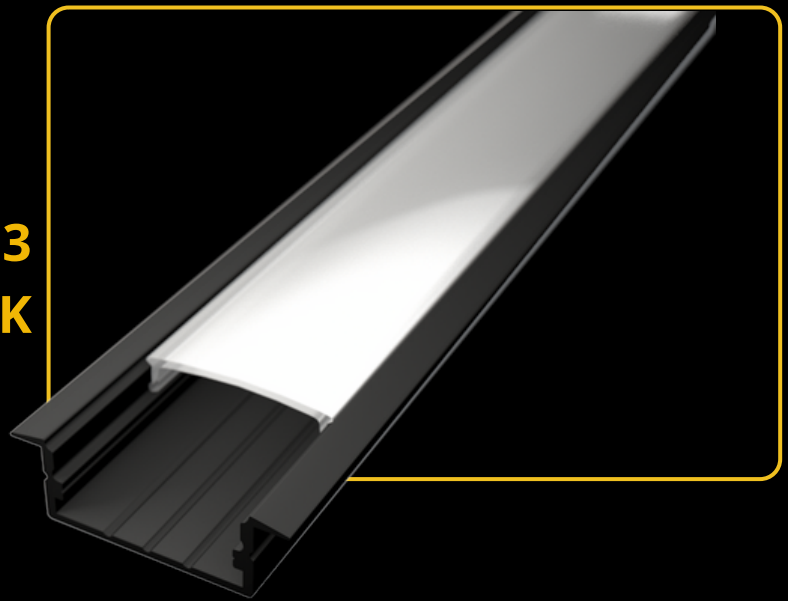

LED PROFILE RECESSED 3 BLACK

colors

covers