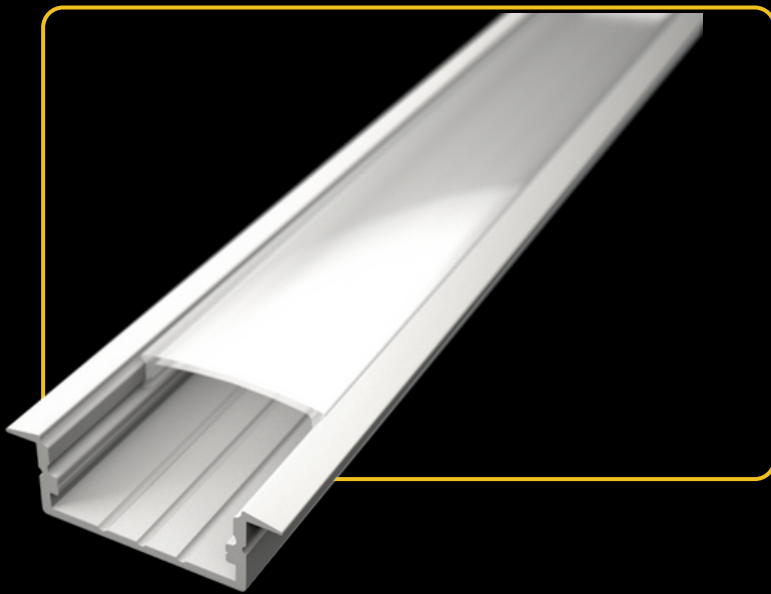

RECESSED PROFILES

LED PROFILE RECESSED 3 WHITE