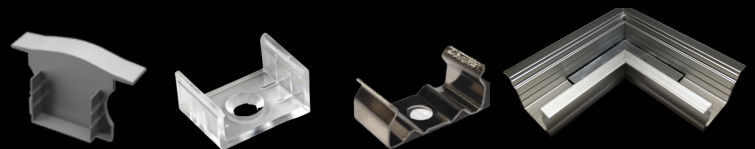

accessories