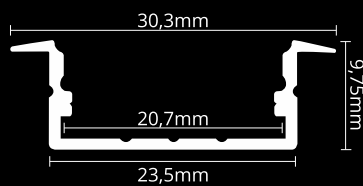

LED PROFILE RECESSED 3 BLACK

colors

covers