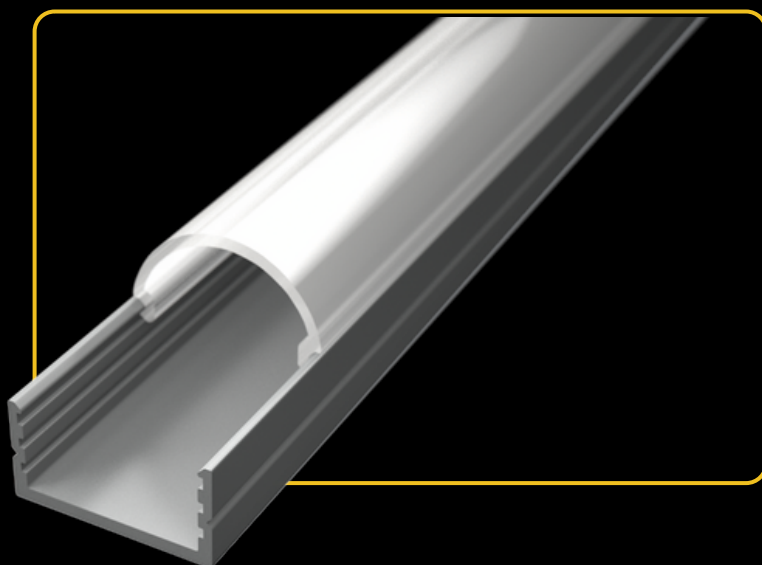

LED PROFILE SURFACE 8

colors

covers

accessories

KÓD	NÁZOV
LP108/LP109	2m LED profile SURFACE 8/9
LP108-MILKC	2m milk cover for profile SURFACE 8
LP108-TRANC	2m transparent cover for profile SURFACE 8
LP108-END	Ending
LP108-END-hole	Ending with hole
LP108-CLIP	CLIP