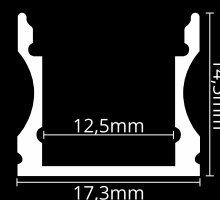

SURFACE PROFILES

LED PROFILE SURFACE 2 BLACK

colors

covers

accessories

KÓD	NÁZOV
LP102B	2m LED profile SURFACE 2 BLACK
LP-UNICOV1-MLK	2m universal milk cover type 1
LP-UNICOV1-TRA	2m universal transparent cover type 1
LP-UNICOV1-BLK	2m universal BLACK cover type 1
LP102B-END	Ending BLACK
LP102B-END-hole	Ending BLACK with hole
LP102-CLIP	CLIP
LP102-CLIP-metal	CLIP (metal)