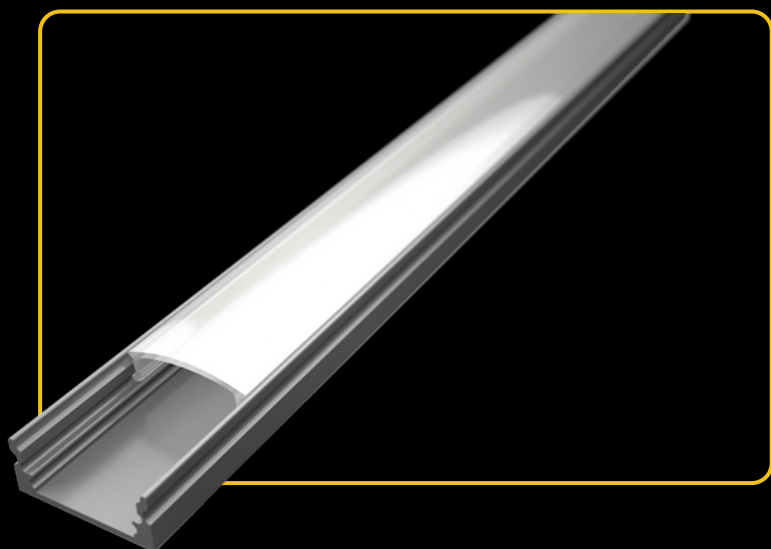

SPECIAL PROFILES

RECESSED PROFILES

PLASTERBOARD PROFILES

SURFACE PROFILES

LED PROFILE SURFACE 1

colors

covers

accessories

KÓD	NÁZOV
LP101	2m LED profile Surface 1
LP-UNICOV1-MLK	2m universal milk cover type 1
LP-UNICOV1-TRA	2m universal transparent cover type 1
LP-UNICOV3-MLK	2m universal milk cover type 3
LP101-END	Ending
LP101-END-hole	Ending with hole
LP101S-END	Ending silver
LP101S-END-hole	Ending silver with hole
LP101-CLIP	CLIP
LP101-CLIP-metal	CLIP (metal)
LP101-COR	Corner Connector
LP101-COR-MLK	Corner Connector with milk cover