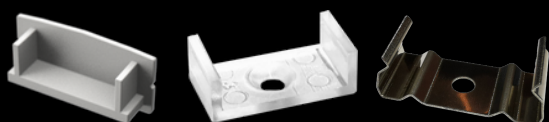

SURFACE PROFILES

LED PROFILE SURFACE 3 WHITE

colors

covers

accessories

KÓD	NÁZOV
LP103W	2m LED profile SURFACE 3 WHITE
LP-UNICOV2-MLK	2m universal milk cover type 2
LP-UNICOV2-TRA	2m universal transparent cover type 2
LP103W-END	Ending white
LP103W-END-hole	Ending white with hole
LP103-CLIP	CLIP
LP103-CLIP-metal	CLIP (metal)