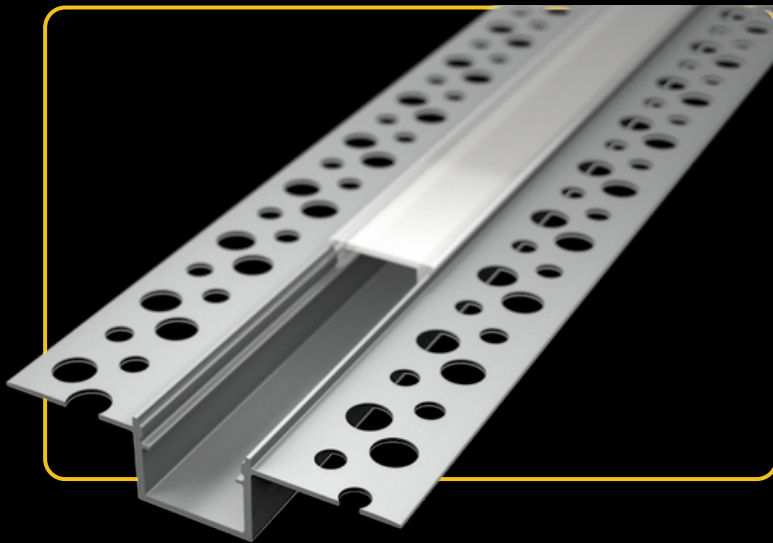

PLASTERBOARD PROFILES

LED PROFILE RECESSED 9