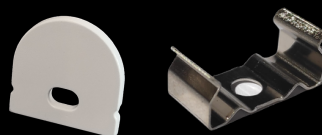

LED PROFILE SURFACE 8

colors

covers

accessories

KÓD	NÁZOV
LP108/LP109	2m LED profile SURFACE 8/9
LP108-MILKC	2m milk cover for profile SURFACE 8
LP108-TRANC	2m transparent cover for profile SURFACE 8
LP108-END	Ending
LP108-END-hole	Ending with hole
LP108-CLIP	CLIP