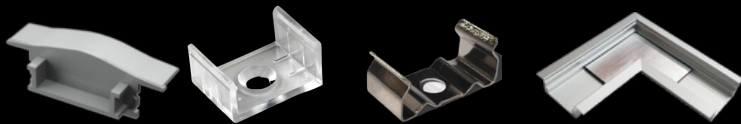

RECESSED PROFILES

LED PROFILE RECESSED 1

colors

covers

accessories

KÓD	NÁZOV
LP301	2m LED profile RECESSED 1
LP-UNICOV1-MLK	2m universal milk cover type 1
LP-UNICOV1-TRA	2m universal transparent cover type 1
LP301-END	Ending
LP301-END-hole	Ending with hole
LP301-CLIP	CLIP
LP301-CLIP-metal	CLIP (metal)
LP301-COR	Corner Connector
LP301-COR-MLK	Corner Connector with milk cover