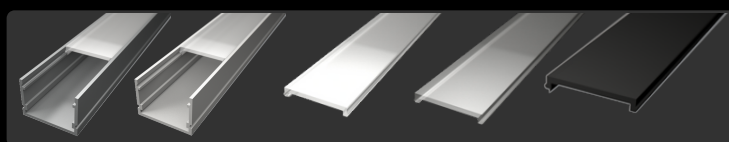

LED PROFILE SURFACE 7 BLACK

colors

covers