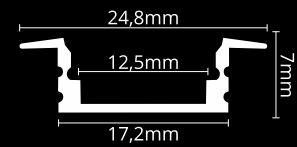

RECESSED PROFILES

LED PROFILE RECESSED 1

colors

covers

accessories

KÓD	NÁZOV
LP301	2m LED profile RECESSED 1
LP-UNICOV1-MLK	2m universal milk cover type 1
LP-UNICOV1-TRA	2m universal transparent cover type 1
LP301-END	Ending
LP301-END-hole	Ending with hole
LP301-CLIP	CLIP
LP301-CLIP-metal	CLIP (metal)
LP301-COR	Corner Connector
LP301-COR-MLK	Corner Connector with milk cover