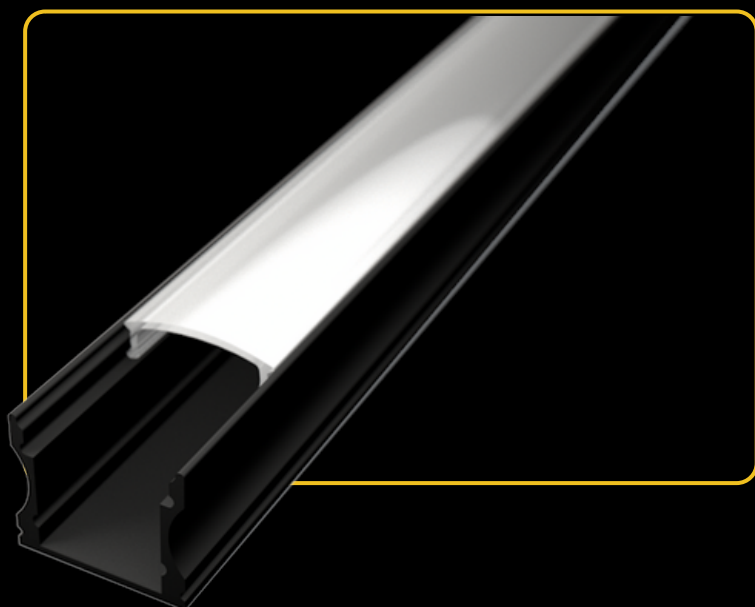

LED PROFILE SURFACE 2

colors

covers

accessories

KÓD	NÁZOV
LP102	2m LED profile SURFACE 2
LP-UNICOV1-MLK	2m universal milk cover type 1
LP-UNICOV1-TRA	2m universal transparent cover type 1
LP-UNICOV3-MLK	2m universal milk cover type 3
LP102-END	Ending
LP102-END-hole	Ending with hole
LP102S-END	Ending silver
LP102S-END-hole	Ending silver with hole
LP102-CLIP	CLIP
LP102-CLIP-metal	CLIP (metal)
LP102-COR	Corner Connector
LP102-COR-MLK	Corner Connector with milk cover

SURFACE PROFILES

LED PROFILE SURFACE 2 BLACK

colors

covers

accessories

KÓD	NÁZOV
LP102B	2m LED profile SURFACE 2 BLACK
LP-UNICOV1-MLK	2m universal milk cover type 1
LP-UNICOV1-TRA	2m universal transparent cover type 1
LP-UNICOV1-BLK	2m universal BLACK cover type 1
LP102B-END	Ending BLACK
LP102B-END-hole	Ending BLACK with hole
LP102-CLIP	CLIP
LP102-CLIP-metal	CLIP (metal)