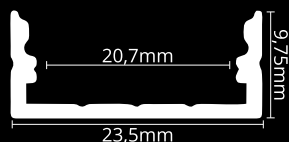

LED PROFILE SURFACE 3 BLACK

colors

covers