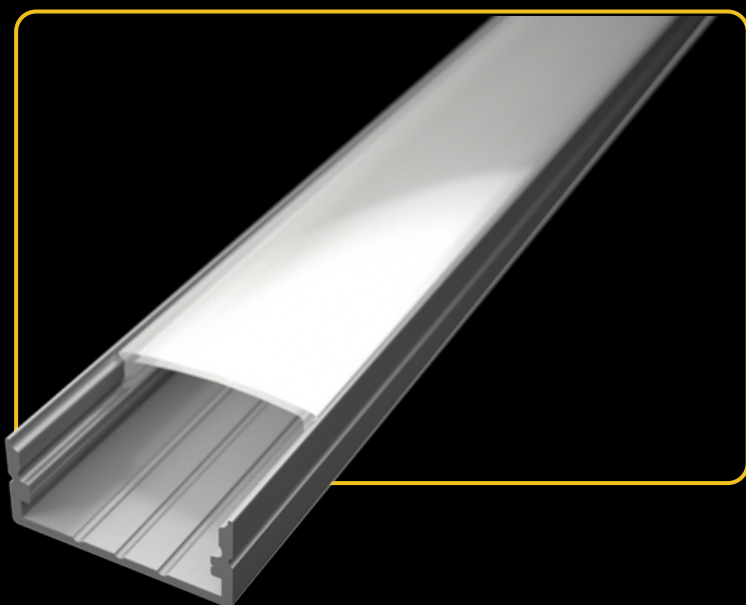

SURFACE PROFILES

LED PROFILE SURFACE 3 WHITE