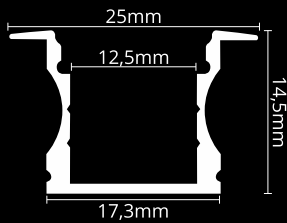

LED PROFILE RECESSED 2

colors

covers