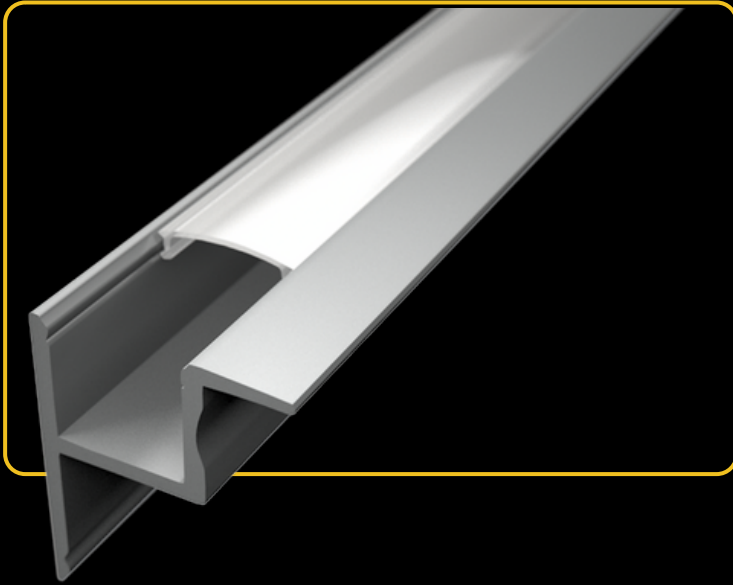

RECESSED PROFILES

LED PROFILE RECESSED 7