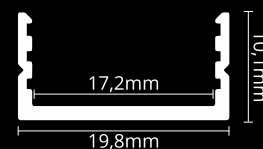

accessories