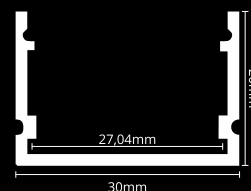

SURFACE PROFILES

LED PROFILE SURFACE 7

colors

covers

accessories

KÓD	NÁZOV
LP107	2m LED profile SURFACE 7
LP107-MILKC	2m milk cover for profile SURFACE 7
LP107-TRANC	2m transparent cover for profile SURFACE 7
LP107-END	Ending
LP107-END-hole	Ending with hole
LP107S-END	Ending silver
LP107S-END-hole	Ending silver with hole
LP107-CLIP	CLIP