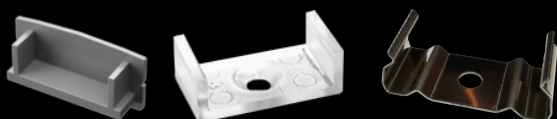

SURFACE PROFILES

LED PROFILE SURFACE 3

colors

covers

accessories

KÓD	NÁZOV
LP103	2m LED profile SURFACE 3
LP-UNICOV2-MLK	2m universal milk cover type 2
LP-UNICOV2-TRA	2m universal transparent cover type 2
LP103-END	Ending
LP103-END-hole	Ending with hole
LP103S-END	Ending silver
LP103S-END-hole	Ending silver with hole
LP103-CLIP	CLIP
LP103-CLIP-metal	CLIP (metal)