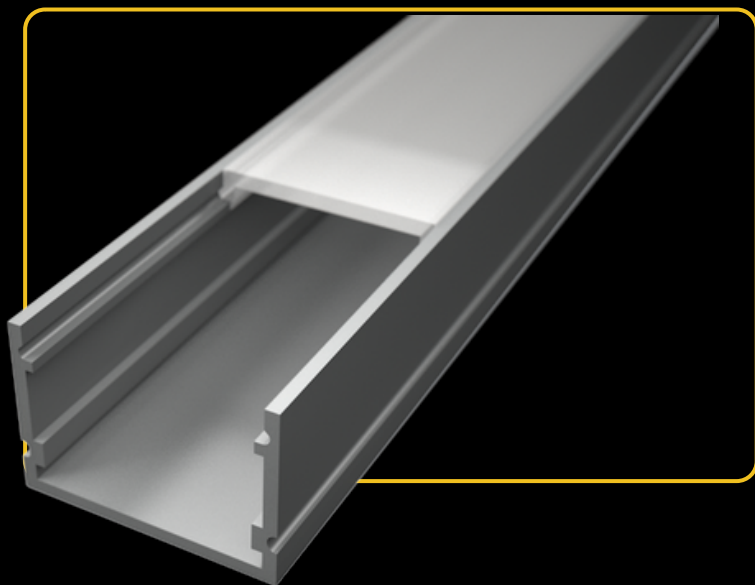

SURFACE PROFILES

LED PROFILE SURFACE 7