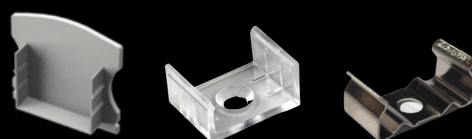

accessories