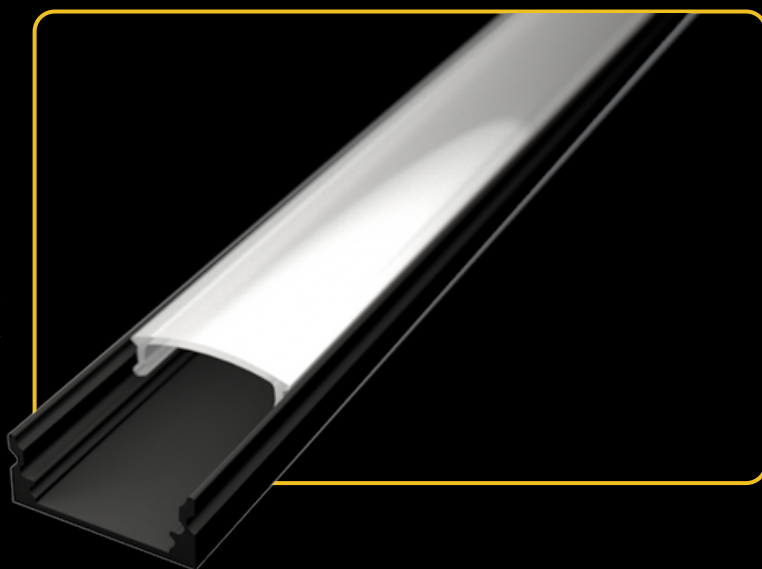

LED PROFILE SURFACE 1 BLACK

colors

covers