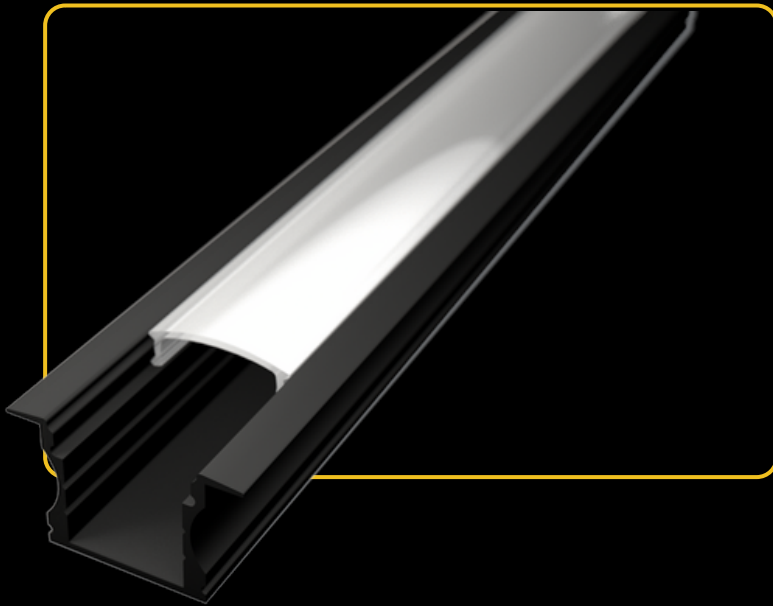

RECESSED PROFILES

LED PROFILE RECESSED 2 BLACK