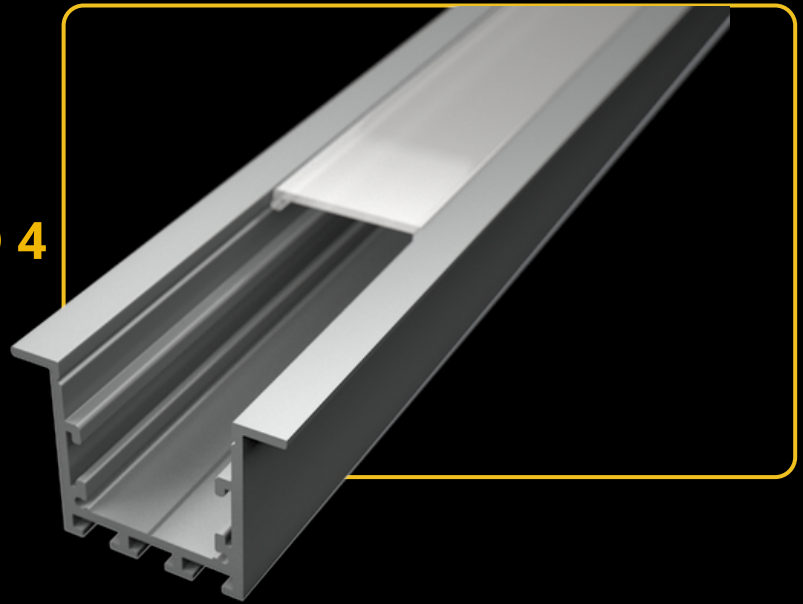

LED PROFILE RECESSED 4