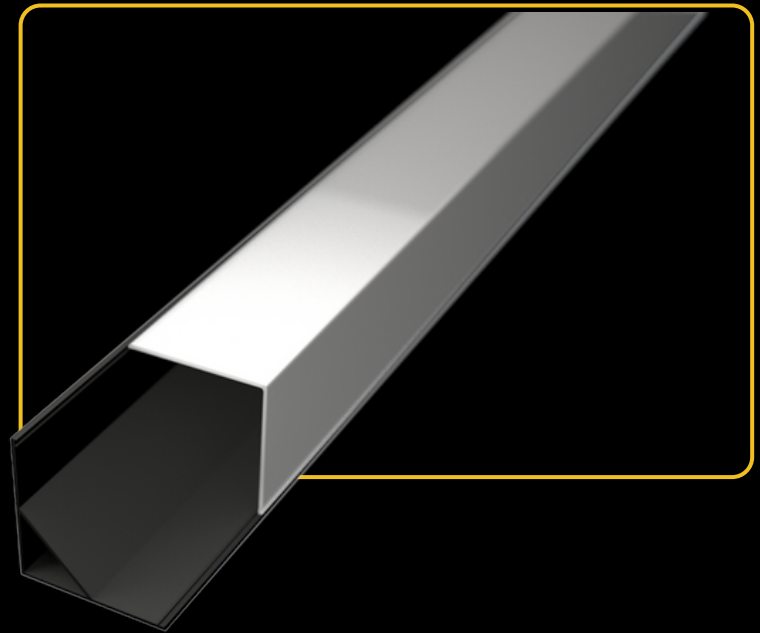

LED PROFILE CORNER 3 BLACK

colors

covers

accessories

KÓD	NÁZOV
LP202B/LP203B	2m LED profile CORNER 2/3 BLACK
LP203-MILKC	2m milk cover for profile CORNER 3
LP203-TRANC	2m transparent cover for profile CORNER 3
LP203-BLACKC	2m black cover for profile CORNER 3
LP203B-END	Ending BLACK
LP203B-END-hole	Ending BLACK with hole
LP203-CLIP	CLIP