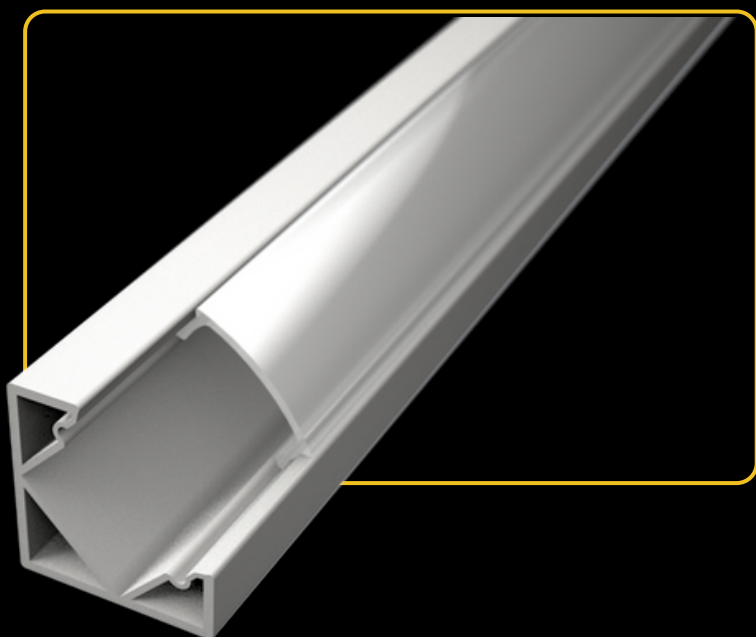

CORNER PROFILES

LED PROFILE CORNER 1 WHITE