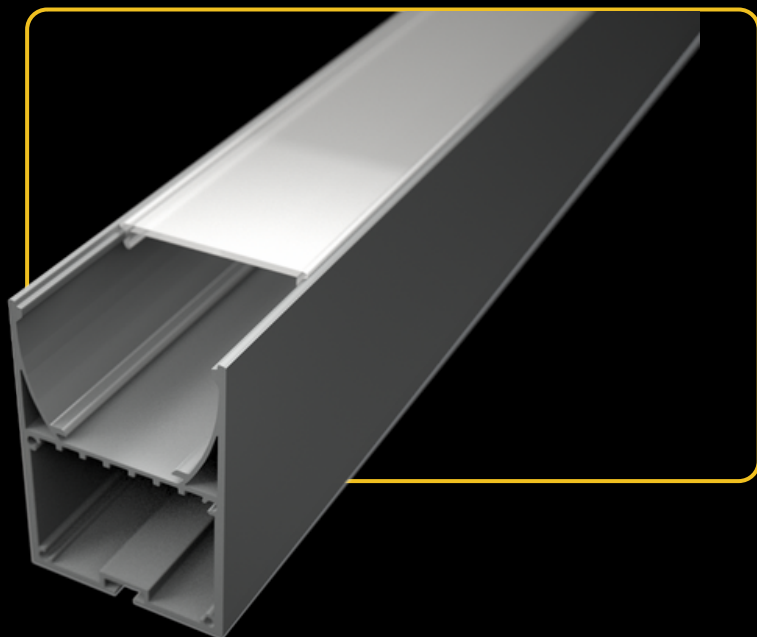

LED PROFILE RECESSED 11

colors

covers

accessories

KÓD	NÁZOV
LP311	2m LED profile RECESSED 11
LP311-MILKC	2m milk cover for profile RECESSED 11
LP311-END	Ending
LP311-END-hole	Ending with hole

SUSPENDED PROFILES