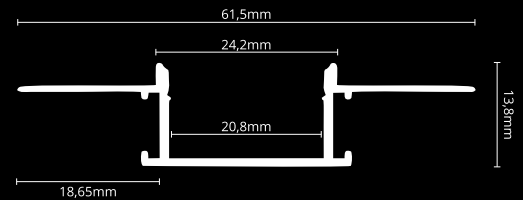

PLASTERBOARD PROFILES

LED PROFILE RECESSED 5

KÓD	NÁZOV
LP305	2m LED profile RECESSED 5
LP305-MILKC	2m milk cover for profile RECESSED 5
LP305-TRANC	2m transparent cover for profile RECESSED 5
LP305-BLACKC	2m black cover for profile RECESSED 5
LP305-END	Ending
LP305-END-hole	Ending with hole
LP305S-END	Ending silver
LP305S-END-hole	Ending silver with hole
LP305-COR	Corner connector
LP305-COR-MLK	Corner connector with milk cover