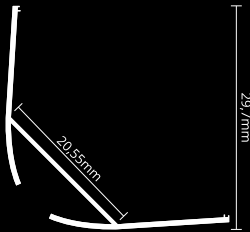

LED PROFILE CORNER 4 WHITE

colors

covers