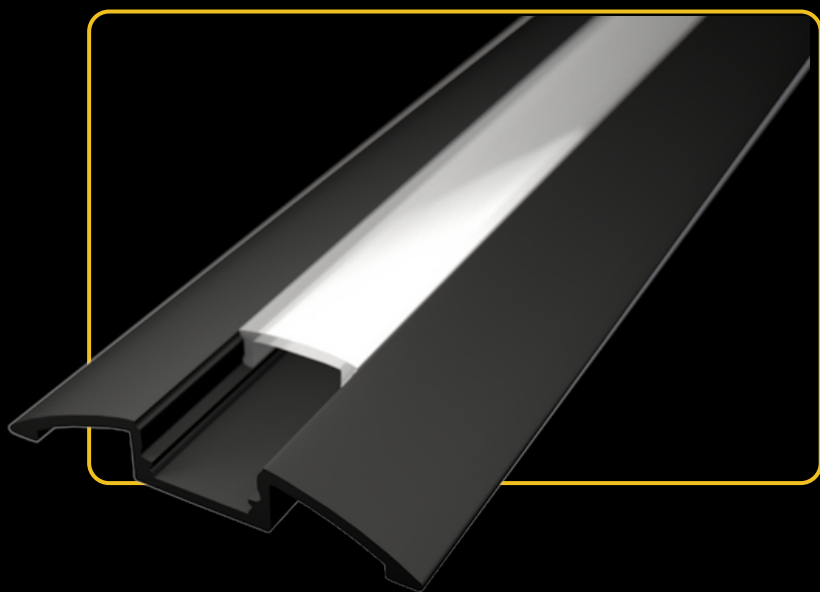

SURFACE PROFILES

LED PROFILE SURFACE 4 BLACK