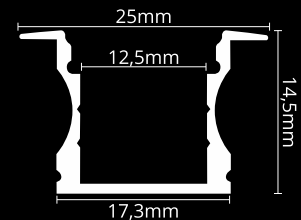

RECESSED PROFILES

LED PROFILE RECESSED 2 BLACK

colors

covers

accessories

KÓD	NÁZOV
LP302B	2m LED profile RECESSED 2 BLACK
LP-UNICOV1-MLK	2m universal milk cover type 1
LP-UNICOV1-TRA	2m universal transparent cover type 1
LP-UNICOV1-BLK	2m universal BLACK cover type 1
LP302B-END	Ending BLACK
LP302B-END-hole	Ending BLACK with hole
LP302-CLIP	CLIP
LP302-CLIP-metal	CLIP (metal)