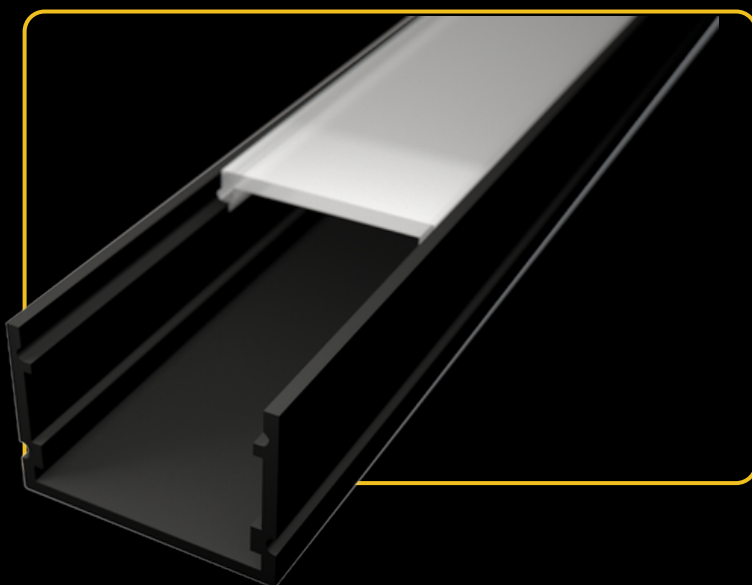

LED PROFILE SURFACE 7 BLACK

colors

covers