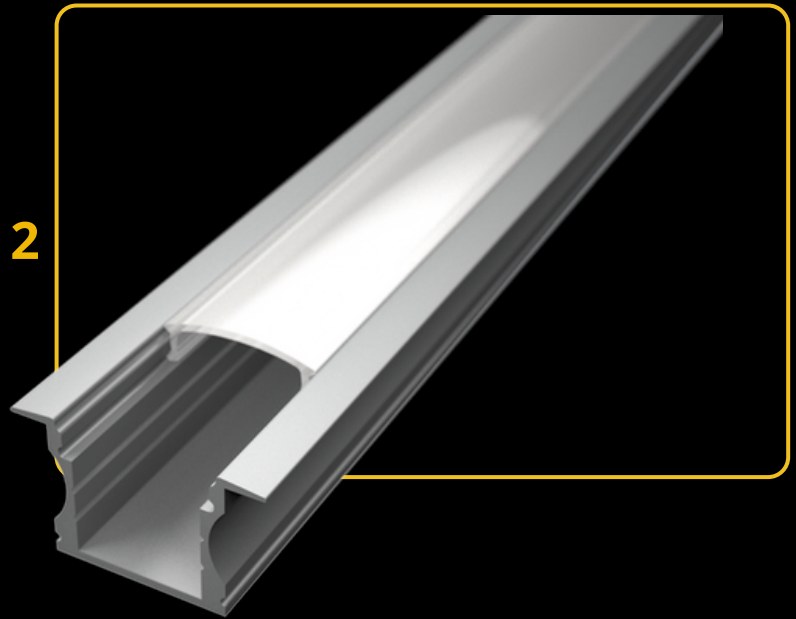

LED PROFILE RECESSED 2

colors

covers