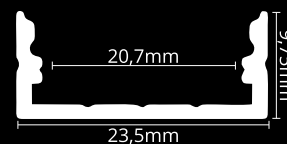

SURFACE PROFILES

LED PROFILE SURFACE 3 WHITE

colors

covers

accessories

KÓD	NÁZOV
LP103W	2m LED profile SURFACE 3 WHITE
LP-UNICOV2-MLK	2m universal milk cover type 2
LP-UNICOV2-TRA	2m universal transparent cover type 2
LP103W-END	Ending white
LP103W-END-hole	Ending white with hole
LP103-CLIP	CLIP
LP103-CLIP-metal	CLIP (metal)