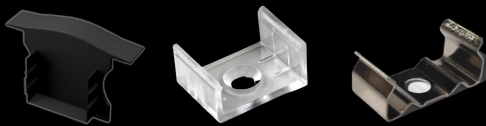

RECESSED PROFILES

LED PROFILE RECESSED 2 BLACK

colors

covers

accessories

KÓD	NÁZOV
LP302B	2m LED profile RECESSED 2 BLACK
LP-UNICOV1-MLK	2m universal milk cover type 1
LP-UNICOV1-TRA	2m universal transparent cover type 1
LP-UNICOV1-BLK	2m universal BLACK cover type 1
LP302B-END	Ending BLACK
LP302B-END-hole	Ending BLACK with hole
LP302-CLIP	CLIP
LP302-CLIP-metal	CLIP (metal)