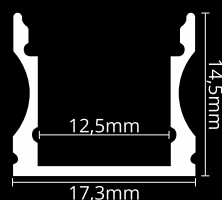

LED PROFILE SURFACE 2 WHITE

colors

covers