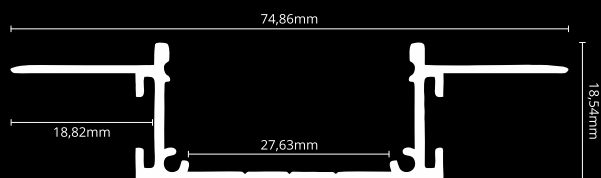

LED PROFILE RECESSED 8

colors

covers

accessories

KÓD	NÁZOV
LP308	2m LED profile RECESSED 8
LP308-MILKC	2m milk cover for profile RECESSED 8
LP308-END	Ending + 2 screws