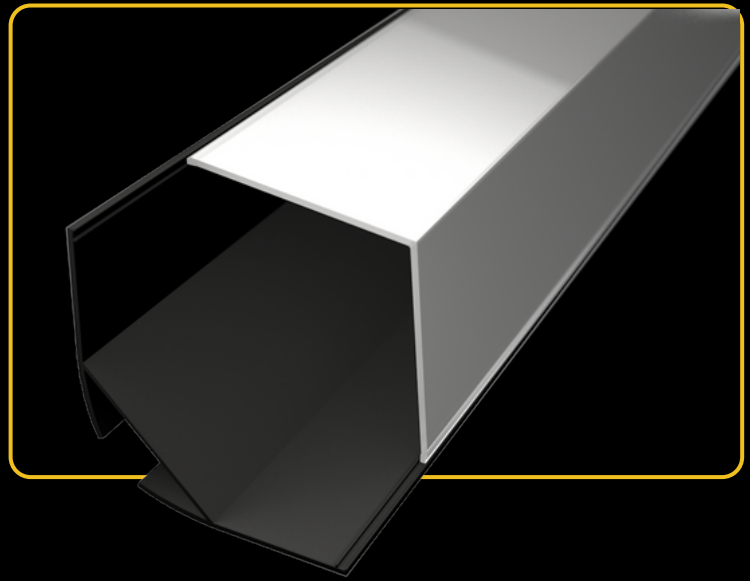

LED PROFILE CORNER 5 BLACK

colors

covers