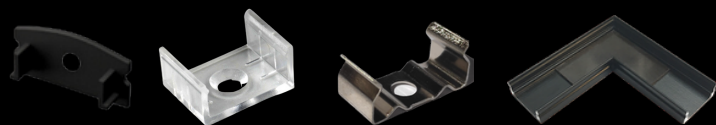

SPECIAL PROFILES

RECESSED PROFILES

PLASTERBOARD PROFILES

SURFACE PROFILES

LED PROFILE SURFACE 1

colors

covers

accessories

KÓD	NÁZOV
LP101	2m LED profile Surface 1
LP-UNICOV1-MLK	2m universal milk cover type 1
LP-UNICOV1-TRA	2m universal transparent cover type 1
LP-UNICOV3-MLK	2m universal milk cover type 3
LP101-END	Ending
LP101-END-hole	Ending with hole
LP101S-END	Ending silver
LP101S-END-hole	Ending silver with hole
LP101-CLIP	CLIP
LP101-CLIP-metal	CLIP (metal)
LP101-COR	Corner Connector
LP101-COR-MLK	Corner Connector with milk cover

LED PROFILE SURFACE 1 BLACK

colors

covers

accessories

KÓD	NÁZOV
LP101B	2m LED profile SURFACE 1 BLACK
LP-UNICOV1-MLK	2m universal milk cover type 1
LP-UNICOV1-TRA	2m universal transparent cover type 1
LP-UNICOV1-BLK	2m universal BLACK cover type 1
LP101B-END	Ending BLACK
LP101B-END-hole	Ending BLACK with hole
LP101-CLIP	CLIP
LP101-CLIP-metal	CLIP (metal)
LP101B-COR	Corner Connector
LP101B-COR-MLK	Corner Connector with milk cover
LP101B-COR-BLK	Corner Connector with black cover