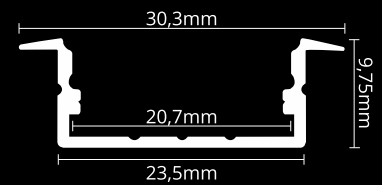

RECESSED PROFILES

LED PROFILE RECESSED 3

colors

covers

accessories

KÓD	NÁZOV
LP303	2m LED profile RECESSED 3
LP-UNICOV2-MLK	2m universal milk cover type 2
LP-UNICOV2-TRA	2m universal transparent cover type 2
LP303-END	Ending
LP303-END-hole	Ending with hole
LP303S-END	Ending silver
LP303S-END-hole	Ending silver with hole
LP303-CLIP	CLIP
LP303-CLIP-metal	CLIP (metal)