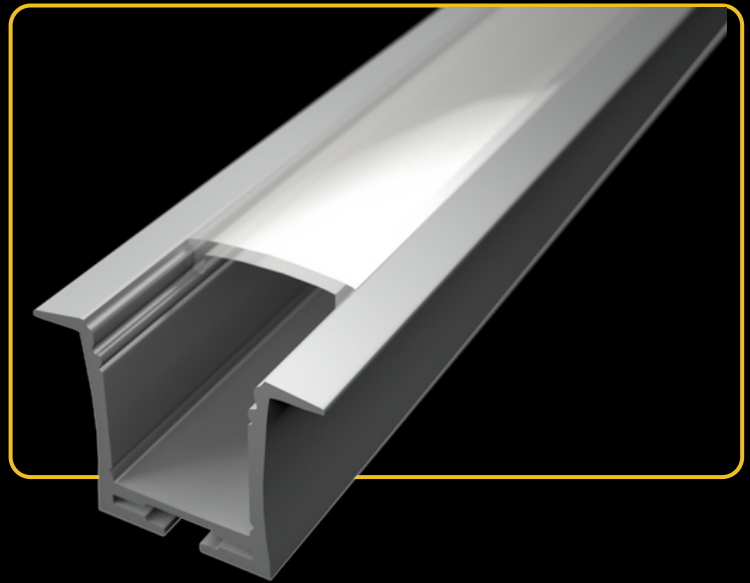

LED PROFILE RECESSED 6