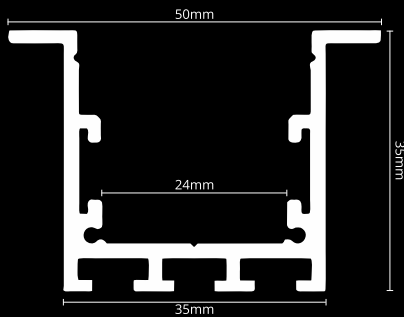

LED PROFILE RECESSED 4