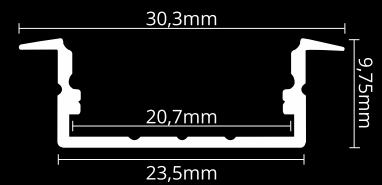

RECESSED PROFILES

LED PROFILE RECESSED 3 WHITE

colors

covers

accessories

KÓD	NÁZOV
LP303W	2m LED profile RECESSED 3 WHITE
LP-UNICOV2-MLK	2m universal milk cover type 2
LP-UNICOV2-TRA	2m universal transparent cover type 2
LP303W-END	Ending white
LP303W-END-hole	Ending white with hole
LP303-CLIP	CLIP
LP303-CLIP-metal	CLIP (metal)