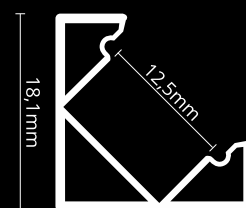

CORNER PROFILES

LED PROFILE CORNER 1 WHITE

colors

covers

accessories

KÓD	NÁZOV
LP201W	2m LED profile CORNER 1 WHITE
LP-UNICOV1-MLK	2m universal milk cover type 1
LP-UNICOV1-TRA	2m universal transparent cover type 1
LP201W-END	Ending white
LP201W-END-hole	Ending white with hole
LP201-CLIP	CLIP