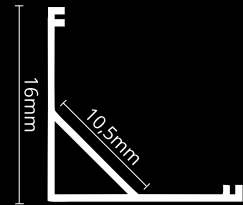

accessories