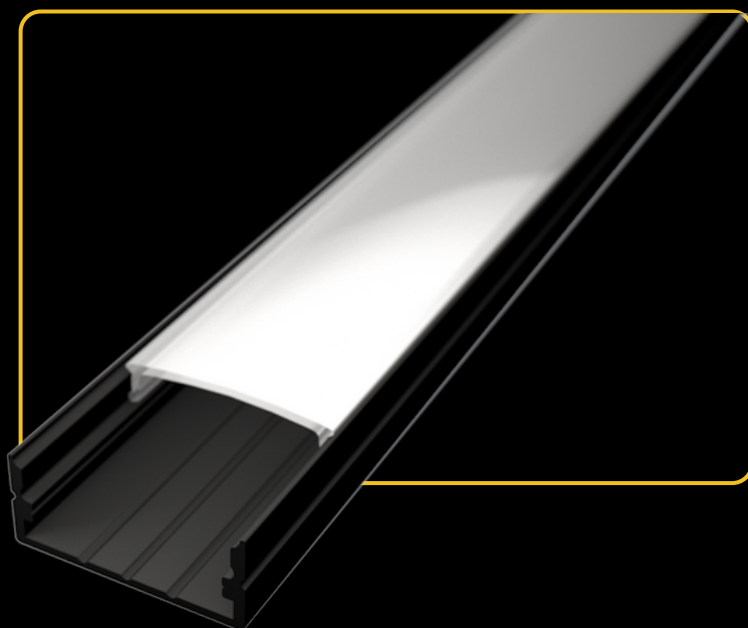

LED PROFILE SURFACE 3 BLACK

colors

covers