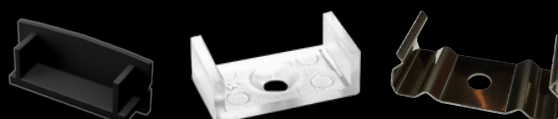

accessories