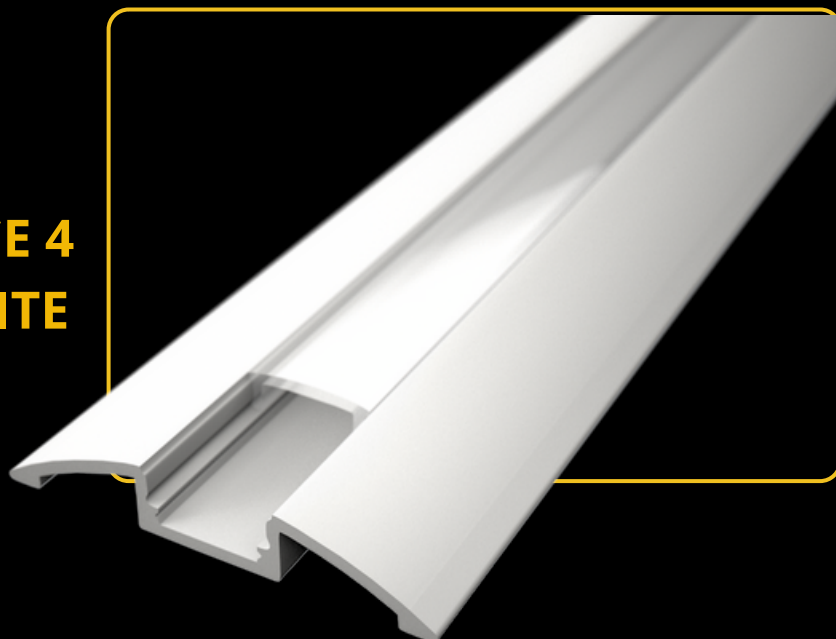

LED PROFILE SURFACE 4 WHITE

colors

covers

accessories

KÓD	NÁZOV
LP104W	2m LED profile SURFACE 4 WHITE
LP-UNICOV1-MLK	2m universal milk cover type 1
LP-UNICOV1-TRA	2m universal transparent cover type 1
LP104W-END	Ending white
LP104W-END-hole	Ending white with hole
LP104-CLIP-metal	CLIP (metal)