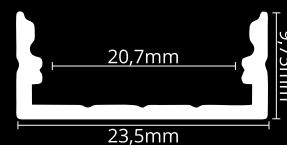

SURFACE PROFILES

LED PROFILE SURFACE 3

colors

covers

accessories

KÓD	NÁZOV
LP103	2m LED profile SURFACE 3
LP-UNICOV2-MLK	2m universal milk cover type 2
LP-UNICOV2-TRA	2m universal transparent cover type 2
LP103-END	Ending
LP103-END-hole	Ending with hole
LP103S-END	Ending silver
LP103S-END-hole	Ending silver with hole
LP103-CLIP	CLIP
LP103-CLIP-metal	CLIP (metal)