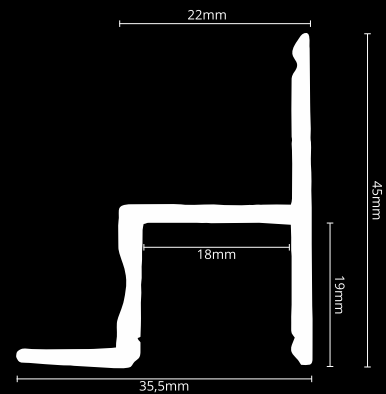

RECESSED PROFILES

LED PROFILE RECESSED 7

colors

covers

accessories

KÓD	NÁZOV
LP307	2m LED profile RECESSED 7
LP307-MILKC	2m milk cover for profile RECESSED 7
LP307S-END	Ending silver
LP307S-END-hole	Ending silver with hole
LP307W-END	Ending white
LP307W-END-hole	Ending white with hole