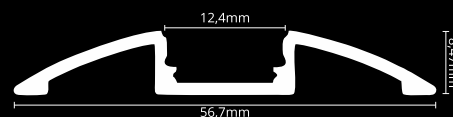

SURFACE PROFILES

LED PROFILE SURFACE 4 BLACK

colors

covers

accessories

KÓD	NÁZOV
LP104B	2m LED profile SURFACE 4 BLACK
LP-UNICOV1-MLK	2m universal milk cover type 1
LP-UNICOV1-TRA	2m universal transparent cover type 1
LP-UNICOV1-BLK	2m universal BLACK cover type 1
LP104B-END	Ending black
LP104B-END-hole	Ending black with hole
LP104-CLIP-metal	CLIP (metal)