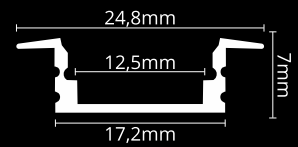

RECESSED PROFILES

LED PROFILE RECESSED 1 WHITE

colors

covers

accessories

KÓD	NÁZOV
LP301W	2m LED profile RECESSED 1 WHITE
LP-UNICOV1-MLK	2m universal milk cover type 1
LP-UNICOV1-TRA	2m universal transparent cover type 1
LP301W-END	Ending white
LP301W-END-hole	Ending white with hole
LP301-CLIP	CLIP
LP301-CLIP-metal	CLIP (metal)
LP301W-COR	Corner Connector
LP301W-COR-MLK	Corner Connector with milk cover