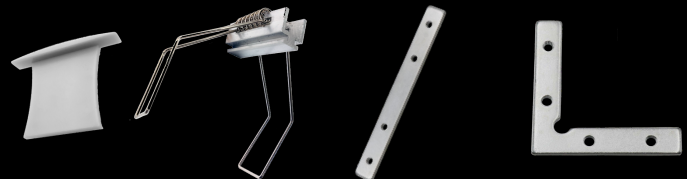

colors

covers