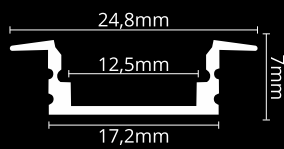

LED PROFILE RECESSED 1 BLACK

colors

covers