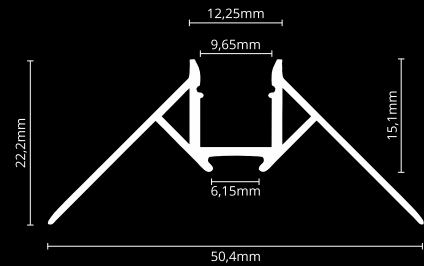

PLASTERBOARD PROFILES

LED PROFILE RECESSED 11

colors

covers

accessories

KÓD	NÁZOV
LP311	2m LED profile RECESSED 11
LP311-MILKC	2m milk cover for profile RECESSED 11
LP311-END	Ending
LP311-END-hole	Ending with hole