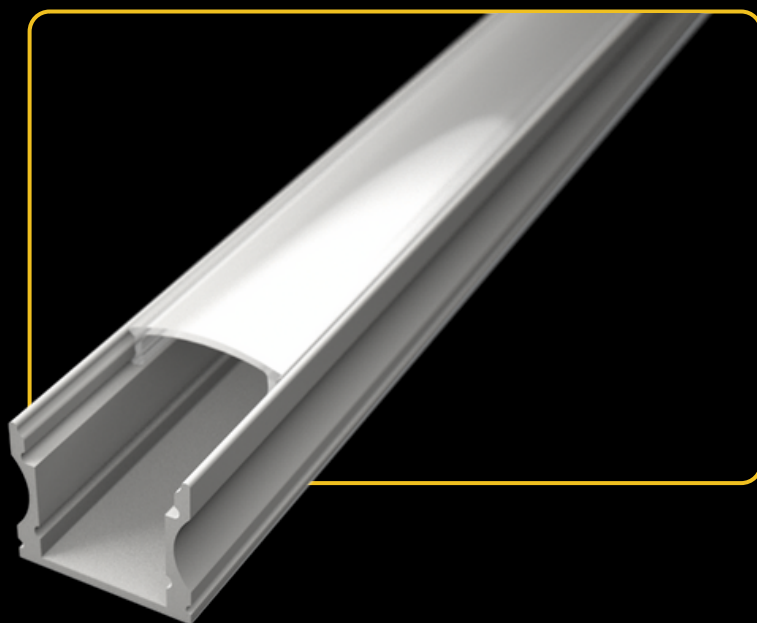

LED PROFILE SURFACE 2 WHITE

colors

covers