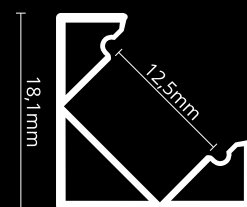

CORNER PROFILES

LED PROFILE CORNER 1

colors

covers

accessories

KÓD	NÁZOV
LP201	2m LED profile CORNER 1
LP-UNICOV1-MLK	2m universal milk cover type 1
LP-UNICOV1-TRA	2m universal transparent cover type 1
LP201-END	Ending
LP201-END-hole	Ending with hole
LP201S-END	Ending silver
LP201S-END-hole	Ending silver with hole
LP201-CLIP	CLIP