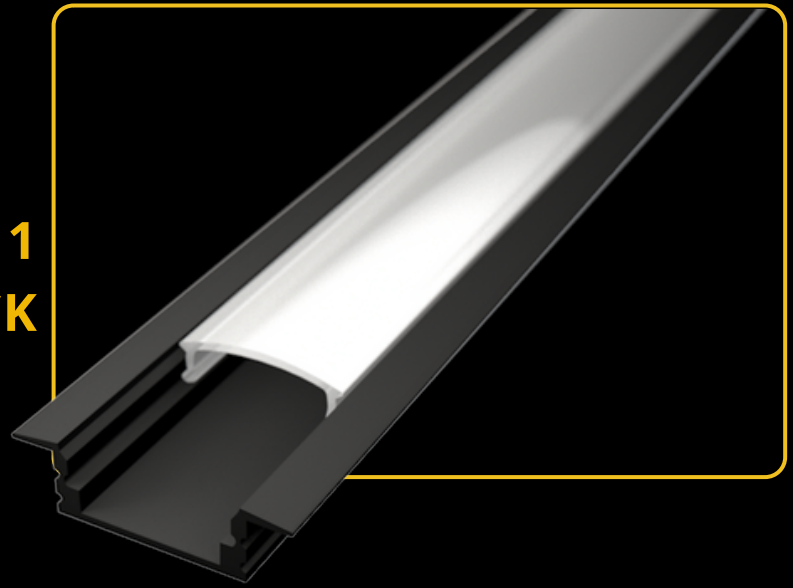

LED PROFILE RECESSED 1 BLACK

colors

covers