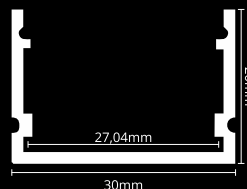

SURFACE PROFILES

LED PROFILE SURFACE 7 WHITE

colors

covers

accessories

KÓD	NÁZOV
LP107W	2m LED profile SURFACE 7 WHITE
LP107-MILKC	2m milk cover for profile SURFACE 7
LP107-TRANC	2m transparent cover for profile SURFACE 7
LP107B-END	Ending WHITE
LP107W-END-hole	Ending WHITE with hole
LP107-CLIP	CLIP