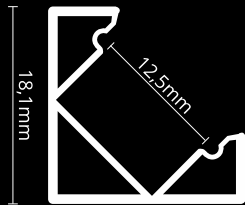

LED PROFILE CORNER 1 BLACK

colors

covers