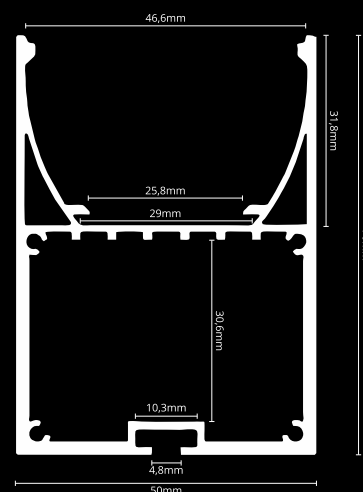

colors

covers