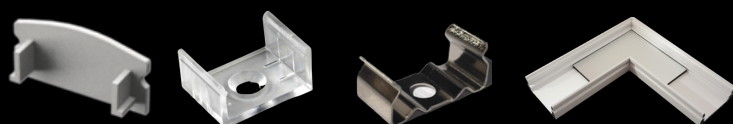

SURFACE PROFILES

LED PROFILE SURFACE 1 WHITE

colors

covers

accessories

KÓD	NÁZOV
LP101W	2m LED profile SURFACE 1 WHITE
LP-UNICOV1-MLK	2m universal milk cover type 1
LP-UNICOV1-TRA	2m universal transparent cover type 1
LP-UNICOV3-MLK	2m universal milk cover type 3
LP101W-END	Ending white
LP101W-END-hole	Ending white with hole
LP101-CLIP	CLIP
LP101-CLIP-metal	CLIP (metal)
LP101W-COR	Corner Connector
LP101W-COR-MLK	Corner Connector with milk cover