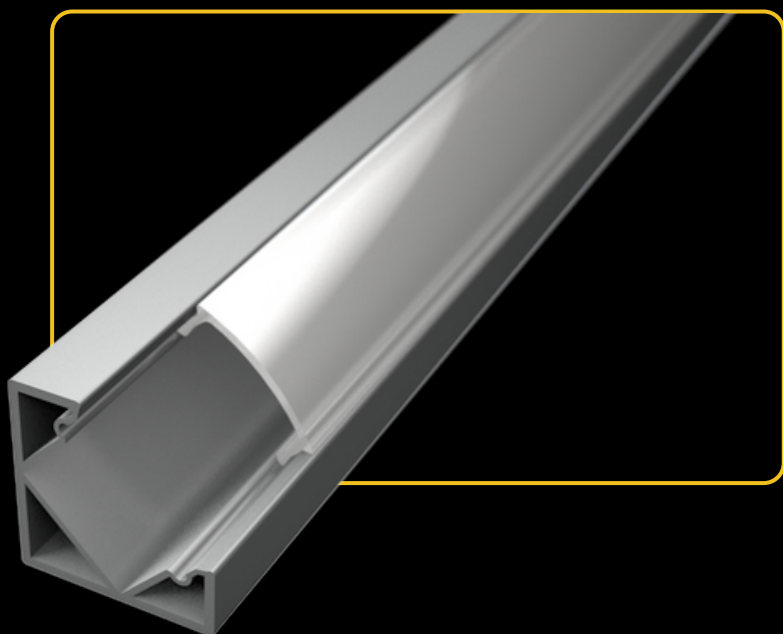

CORNER PROFILES

LED PROFILE CORNER 1

colors

covers

accessories

KÓD	NÁZOV
LP201	2m LED profile CORNER 1
LP-UNICOV1-MLK	2m universal milk cover type 1
LP-UNICOV1-TRA	2m universal transparent cover type 1
LP201-END	Ending
LP201-END-hole	Ending with hole
LP201S-END	Ending silver
LP201S-END-hole	Ending silver with hole
LP201-CLIP	CLIP