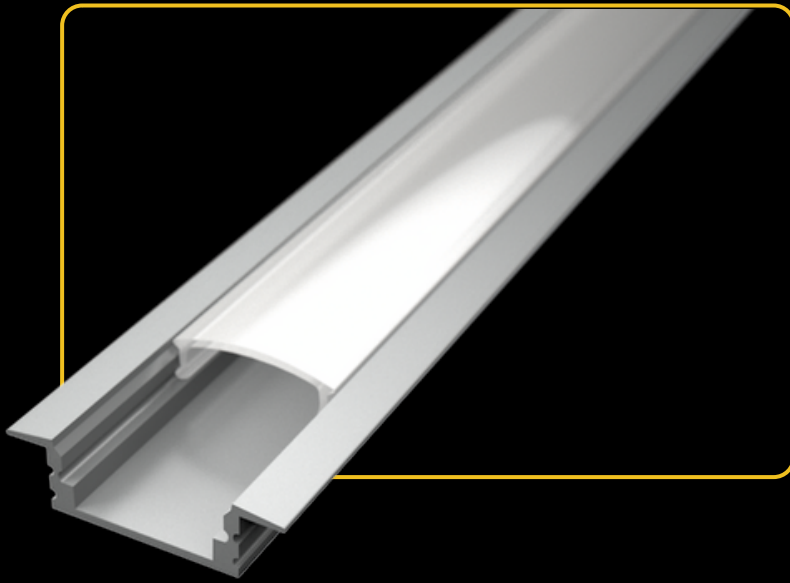

RECESSED PROFILES

LED PROFILE RECESSED 1

colors

covers

accessories

KÓD	NÁZOV
LP301	2m LED profile RECESSED 1
LP-UNICOV1-MLK	2m universal milk cover type 1
LP-UNICOV1-TRA	2m universal transparent cover type 1
LP301-END	Ending
LP301-END-hole	Ending with hole
LP301-CLIP	CLIP
LP301-CLIP-metal	CLIP (metal)
LP301-COR	Corner Connector
LP301-COR-MLK	Corner Connector with milk cover