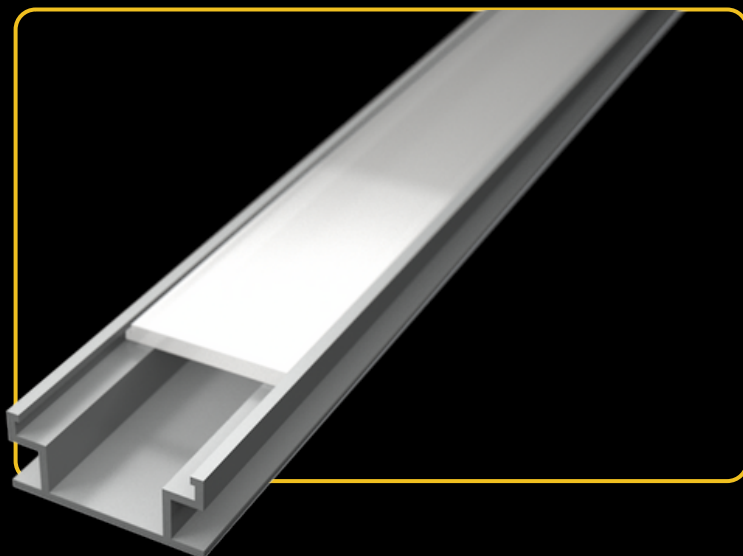

LED PROFILE FLOOR

colors

covers

accessories

KÓD	NÁZOV
LP401	2m LED profile FLOOR
LP401-MILKC	2m milk cover for profile FLOOR
LP401-END	Ending
LP401-END-hole	Ending with hole
LP401S-END	Ending silver
LP401S-END-hole	Ending silver with hole