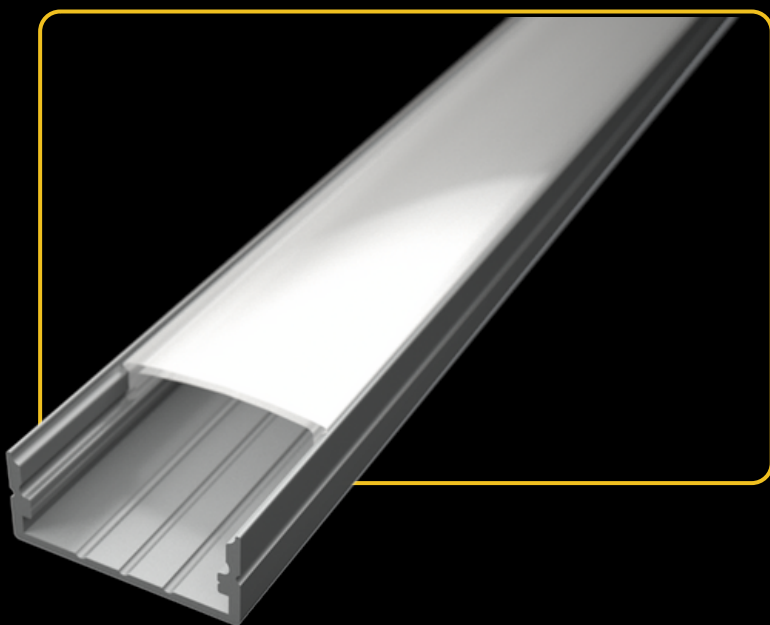

SURFACE PROFILES

LED PROFILE SURFACE 3