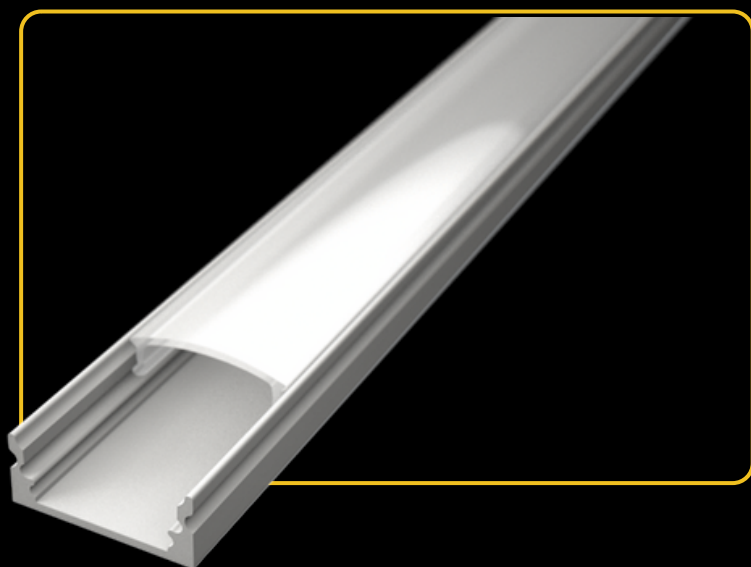

KÓD	NÁZOV
LP101	2m LED profile Surface 1
LP-UNICOV1-MLK	2m universal milk cover type 1
LP-UNICOV1-TRA	2m universal transparent cover type 1
LP-UNICOV3-MLK	2m universal milk cover type 3
LP101-END	Ending
LP101-END-hole	Ending with hole
LP101S-END	Ending silver
LP101S-END-hole	Ending silver with hole
LP101-CLIP	CLIP
LP101-CLIP-metal	CLIP (metal)
LP101-COR	Corner Connector
LP101-COR-MLK	Corner Connector with milk cover

LED PROFILE SURFACE 1 BLACK

colors

covers

accessories

KÓD	NÁZOV
LP101B	2m LED profile SURFACE 1 BLACK
LP-UNICOV1-MLK	2m universal milk cover type 1
LP-UNICOV1-TRA	2m universal transparent cover type 1
LP-UNICOV1-BLK	2m universal BLACK cover type 1
LP101B-END	Ending BLACK
LP101B-END-hole	Ending BLACK with hole
LP101-CLIP	CLIP
LP101-CLIP-metal	CLIP (metal)
LP101B-COR	Corner Connector
LP101B-COR-MLK	Corner Connector with milk cover
LP101B-COR-BLK	Corner Connector with black cover

SURFACE PROFILES

LED PROFILE SURFACE 1 WHITE

colors

covers

accessories

KÓD	NÁZOV
LP101W	2m LED profile SURFACE 1 WHITE
LP-UNICOV1-MLK	2m universal milk cover type 1
LP-UNICOV1-TRA	2m universal transparent cover type 1
LP-UNICOV3-MLK	2m universal milk cover type 3
LP101W-END	Ending white
LP101W-END-hole	Ending white with hole
LP101-CLIP	CLIP
LP101-CLIP-metal	CLIP (metal)
LP101W-COR	Corner Connector
LP101W-COR-MLK	Corner Connector with milk cover