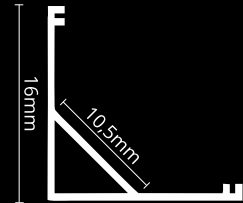

CORNER PROFILES

LED PROFILE CORNER 2 BLACK

colors

covers

accessories

KÓD	NÁZOV
LP202B/LP203B	2m LED profile CORNER 2/3 BLACK
LP202-MILKC	2m milk cover for profile CORNER 2
LP202-TRANC	2m transparent cover for profile CORNER 2
LP202-BLACKC	2m black cover for profile CORNER 2
LP202B-END	Ending BLACK
LP202B-END-hole	Ending BLACK with hole
LP202-CLIP	CLIP