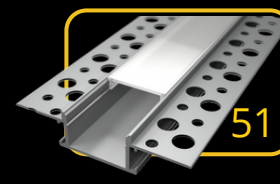

PLASTERBOARD PROFILES