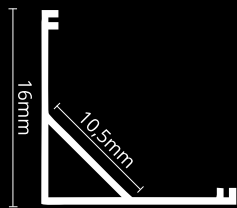

LED PROFILE CORNER 2

colors

covers