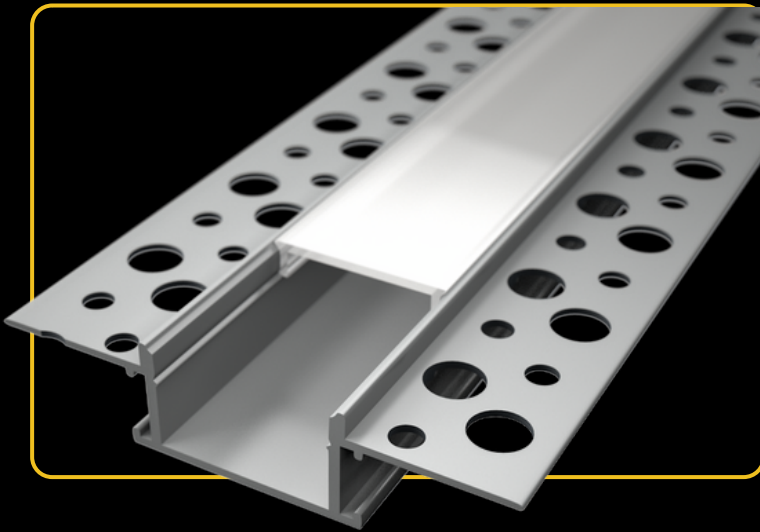

LED PROFILE RECESSED 8

colors

covers

accessories

KÓD	NÁZOV
LP308	2m LED profile RECESSED 8
LP308-MILKC	2m milk cover for profile RECESSED 8
LP308-END	Ending + 2 screws

PLASTERBOARD PROFILES

LED PROFILE RECESSED 5