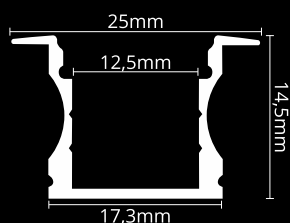

LED PROFILE RECESSED 2 WHITE

colors

covers