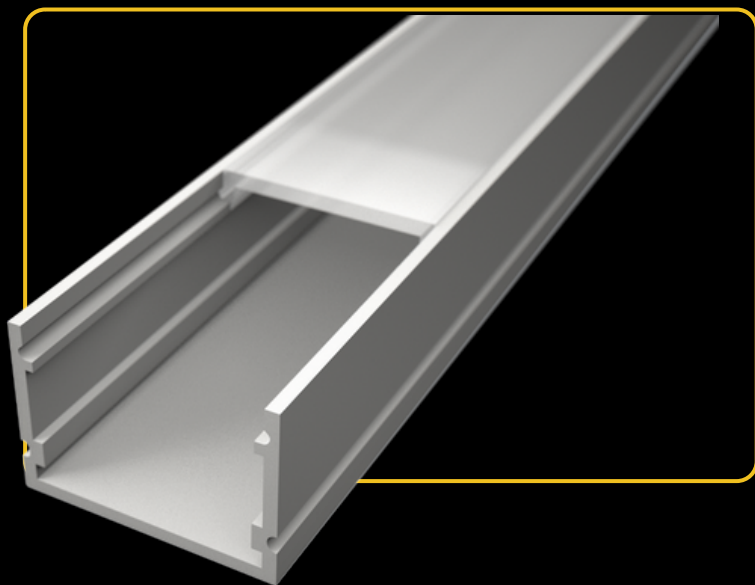

SURFACE PROFILES

LED PROFILE SURFACE 7 WHITE