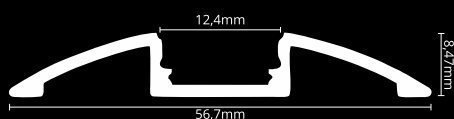

LED PROFILE SURFACE 4

colors

covers