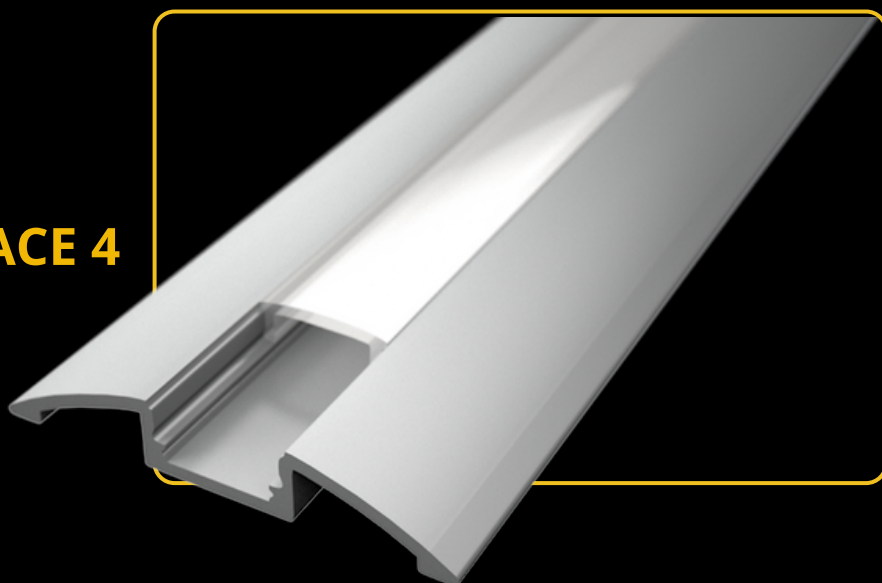

LED PROFILE SURFACE 4

colors

covers

accessories

KÓD	NÁZOV
LP104	2m LED profile SURFACE 4
LP-UNICOV1-MLK	2m universal milk cover type 1
LP-UNICOV1-TRA	2m universal transparent cover type 1
LP104-END	Ending
LP104-END-hole	Ending with hole
LP104S-END	Ending silver
LP104S-END-hole	Ending silver with hole
LP104-CLIP-metal	CLIP (metal)